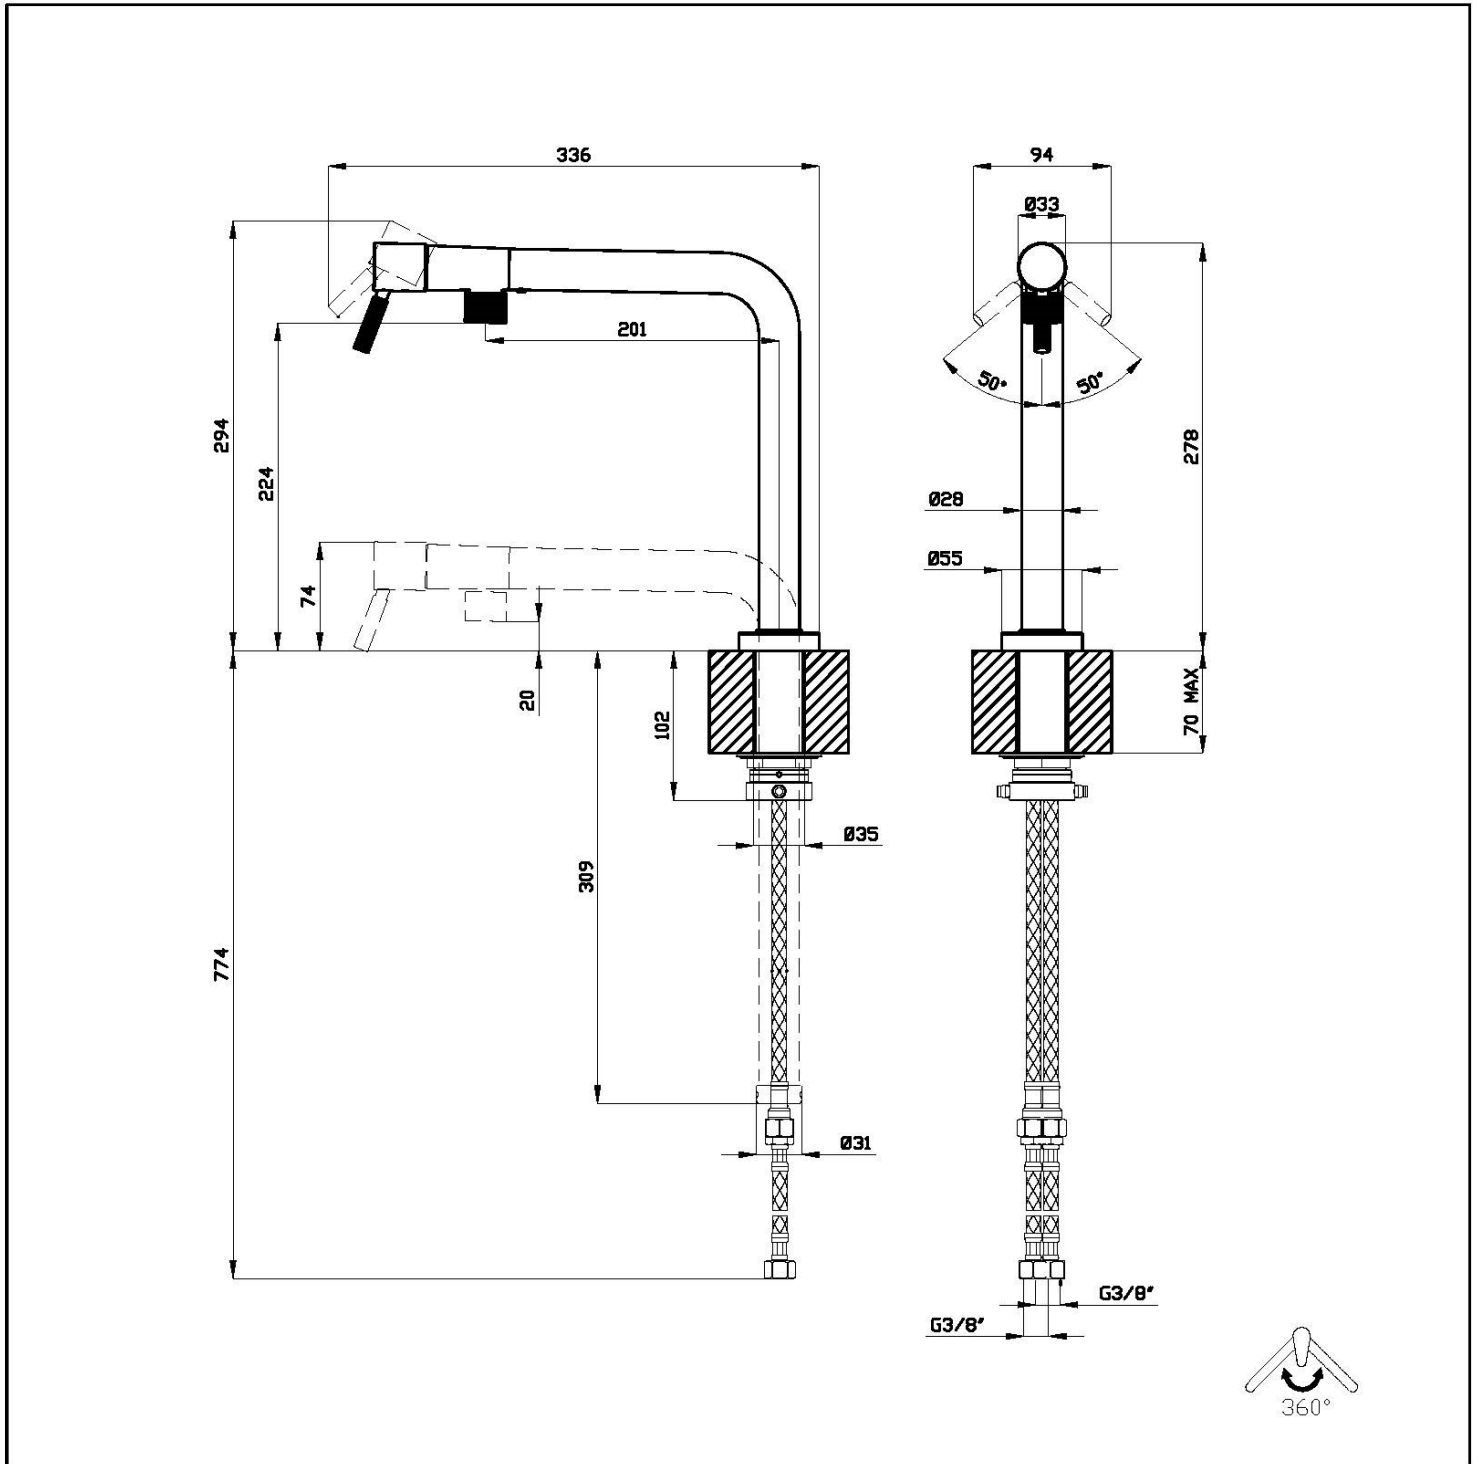

TECHNICAL DATA